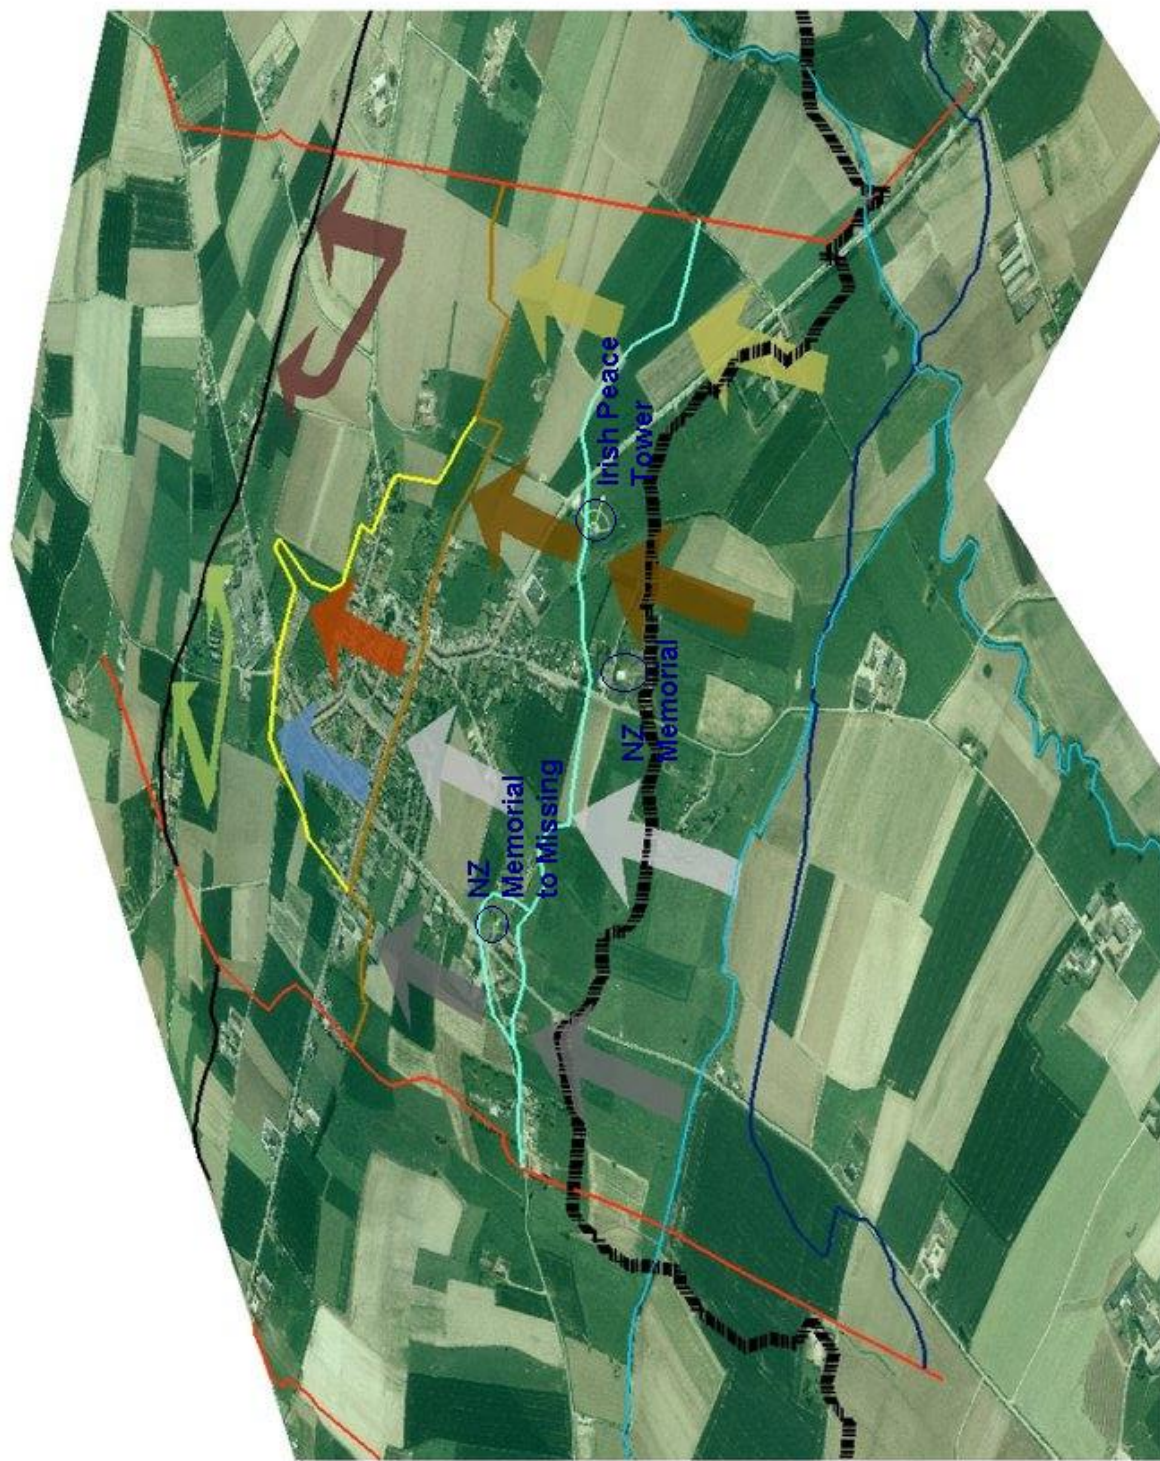

**New Zealand Division's Advance  
Battle of Messines, June 7 1917**

**Legend**

- 0321 Hours
- 0400 Hours
- 0500 Hours
- 0520 Hours
- British Frontline
- German Frontline
- Divisional Boundary
- Streams
- First Otago
- First Canterbury
- Third Rifle
- First Rifle
- Second Canterbury
- Fourth Rifle
- First Wellington
- First Auckland

Mapping compiled by  
Rachel Summers  
GIS Programme  
Massey University  
Palmerston North,  
New Zealand